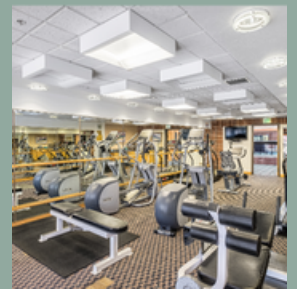

AREA ATTRACTIONS

Mountains
Local Tours
Outdoor Activities
Utah Olympic Park
Historic Main Street

TRAVEL INFORMATION & HOW TO GET THERE

Our address is 2060 Sidewinder Drive, Park City UT 84060.

For detailed, step-by-step directions to Park Plaza Resort, please input our address into your preferred directions app.